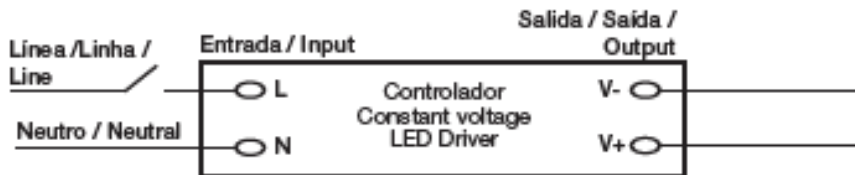

Conexiones

7015908   80039   PRIME FLEX DRIVER 100W/100-277V/24V/IP20
7015910   80041   PRIME FLEX DRIVER DIM 100W/100-277V/24V/IP20